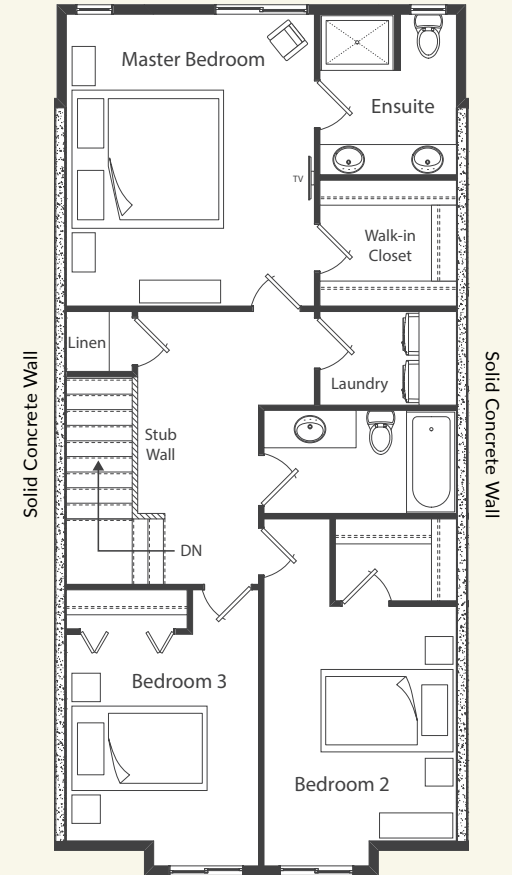

# EXPLORER FIVE

INNER PLAN  
2425 SQUARE FEET

**GROUND LEVEL**  
707 SQUARE FEET

**MAIN LEVEL**  
707 SQUARE FEET

**UPPER LEVEL**  
1011 SQUARE FEET

# EXPLORER FIVE

OUTER PLAN  
2425 SQUARE FEET

GROUND LEVEL  
707 SQUARE FEET

MAIN LEVEL  
707 SQUARE FEET

UPPER LEVEL  
1011 SQUARE FEET