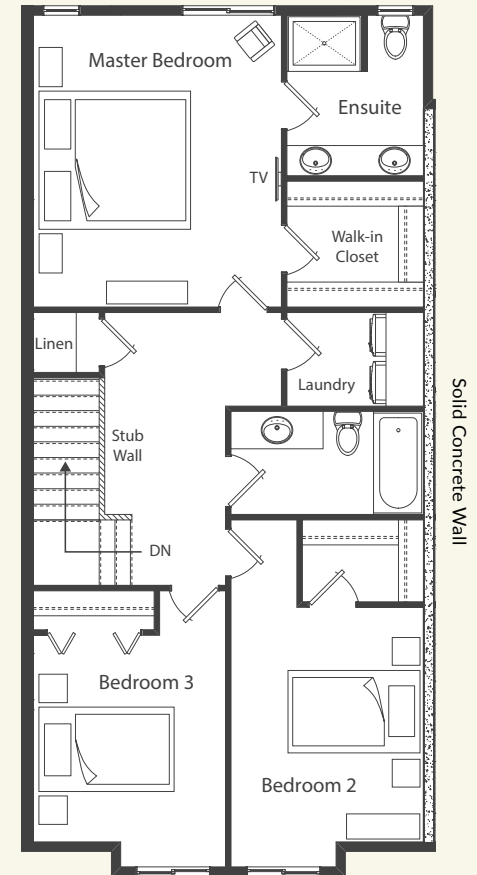

# EXPLORER FIVE

INNER PLAN  
2425 SQUARE FEET

**GROUND LEVEL**  
707 SQUARE FEET

**MAIN LEVEL**  
707 SQUARE FEET

**UPPER LEVEL**  
1011 SQUARE FEET

# EXPLORER FIVE

OUTER PLAN  
2425 SQUARE FEET

GROUND LEVEL  
707 SQUARE FEET

MAIN LEVEL  
707 SQUARE FEET

UPPER LEVEL  
1011 SQUARE FEET