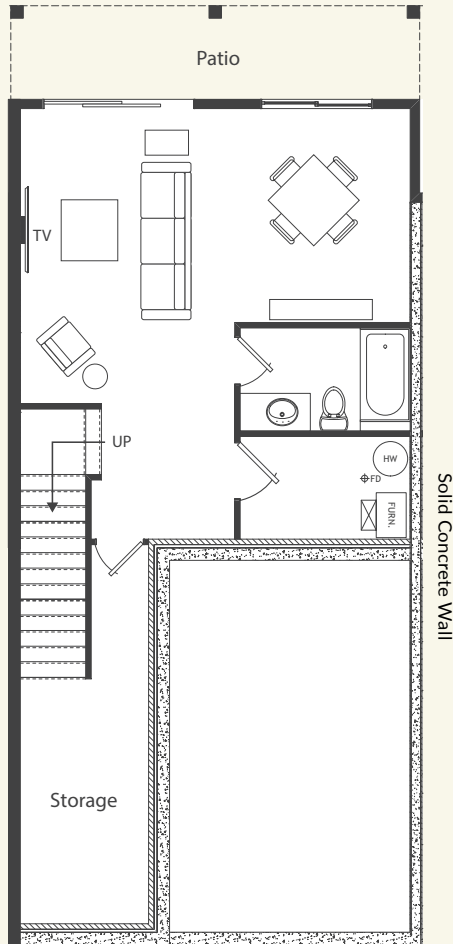

# EXPLORER FIVE

INNER PLAN  
2425 SQUARE FEET

**GROUND LEVEL**  
707 SQUARE FEET

**MAIN LEVEL**  
707 SQUARE FEET

**UPPER LEVEL**  
1011 SQUARE FEET

# EXPLORER FIVE

OUTER PLAN  
2425 SQUARE FEET

GROUND LEVEL  
707 SQUARE FEET

MAIN LEVEL  
707 SQUARE FEET

UPPER LEVEL  
1011 SQUARE FEET