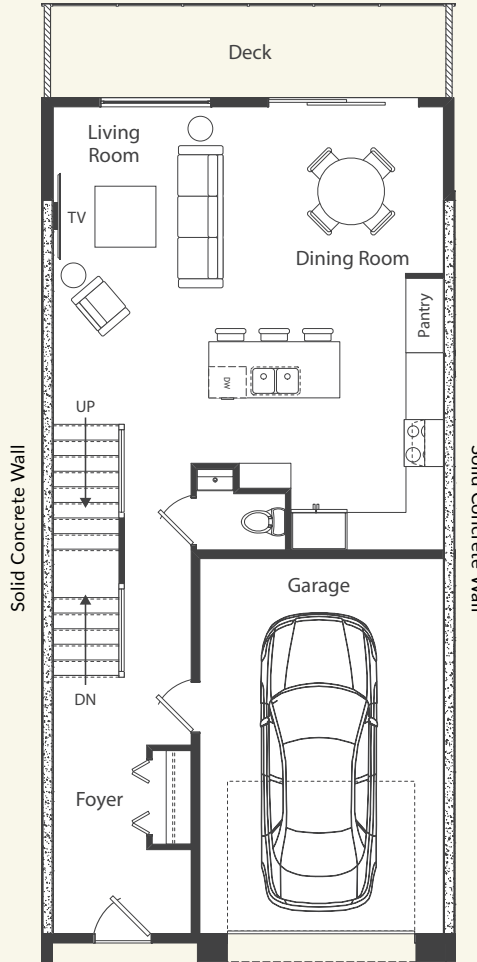

# EXPLORER FIVE

INNER PLAN  
2425 SQUARE FEET

**GROUND LEVEL**  
707 SQUARE FEET

**MAIN LEVEL**  
707 SQUARE FEET

**UPPER LEVEL**  
1011 SQUARE FEET

# EXPLORER FIVE

OUTER PLAN  
2425 SQUARE FEET

GROUND LEVEL  
707 SQUARE FEET

MAIN LEVEL  
707 SQUARE FEET

UPPER LEVEL  
1011 SQUARE FEET