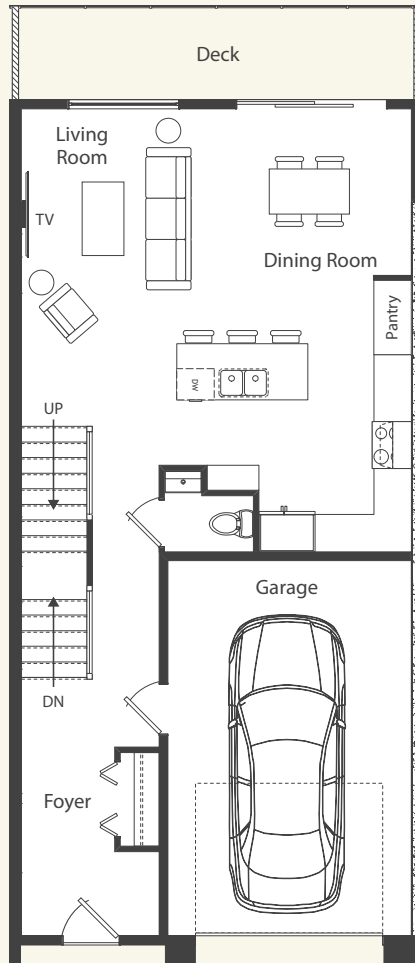

# EXPLORER FIVE

INNER PLAN  
2425 SQUARE FEET

**GROUND LEVEL**  
707 SQUARE FEET

**MAIN LEVEL**  
707 SQUARE FEET

**UPPER LEVEL**  
1011 SQUARE FEET

# EXPLORER FIVE

OUTER PLAN  
2425 SQUARE FEET

GROUND LEVEL  
707 SQUARE FEET

MAIN LEVEL  
707 SQUARE FEET

UPPER LEVEL  
1011 SQUARE FEET