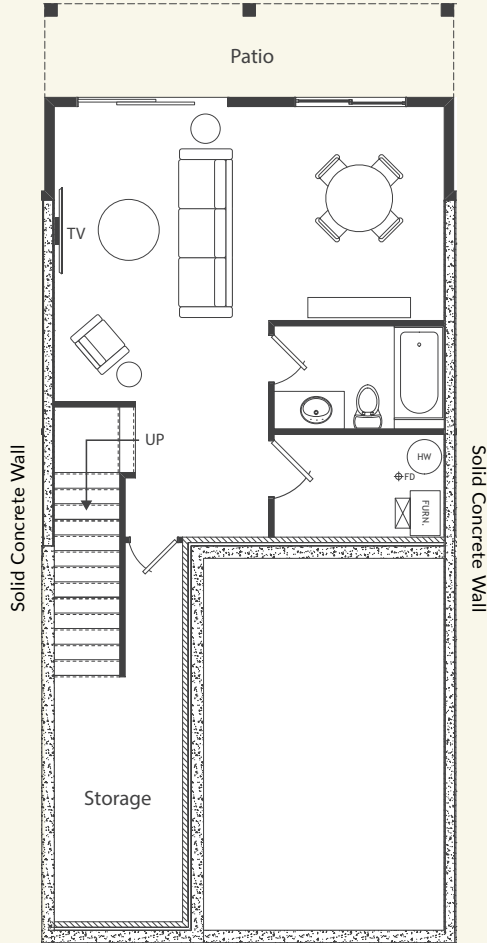

# EXPLORER FIVE

INNER PLAN  
2425 SQUARE FEET

**GROUND LEVEL**  
707 SQUARE FEET

**MAIN LEVEL**  
707 SQUARE FEET

**UPPER LEVEL**  
1011 SQUARE FEET

# EXPLORER FIVE

OUTER PLAN  
2425 SQUARE FEET

GROUND LEVEL  
707 SQUARE FEET

MAIN LEVEL  
707 SQUARE FEET

UPPER LEVEL  
1011 SQUARE FEET