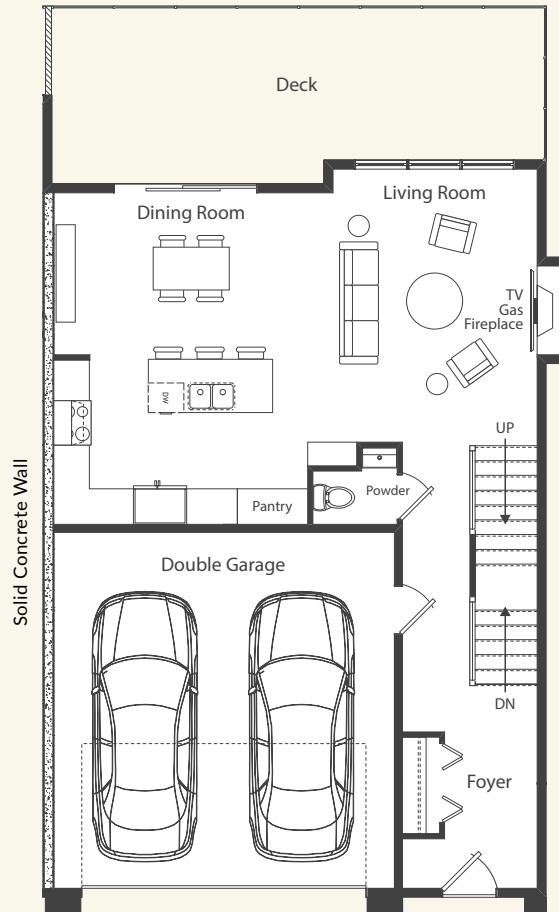

EXPLORER FOUR

OUTER PLAN
2643 SQUARE FEET

GROUND LEVEL
742 SQUARE FEET

MAIN LEVEL
742 SQUARE FEET

UPPER LEVEL
1159 SQUARE FEET