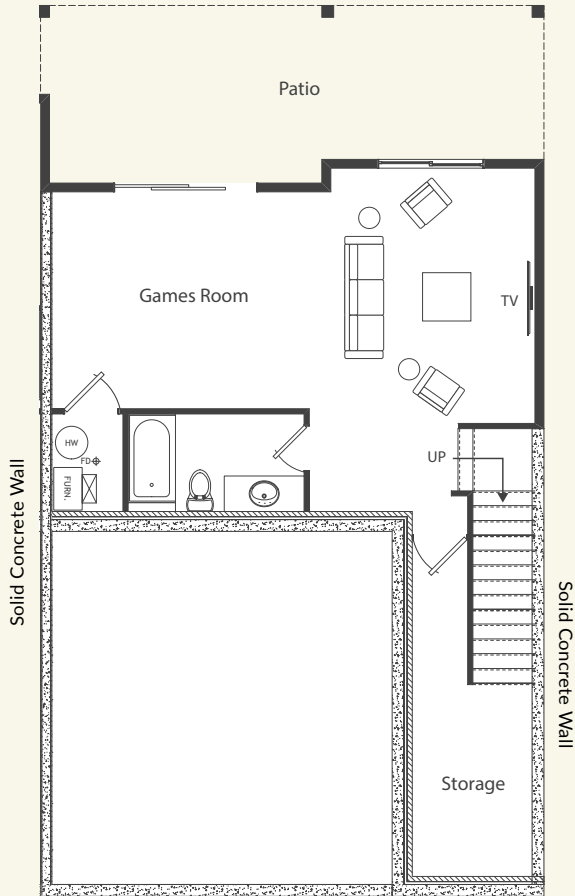

EXPLORER FOUR

OUTER PLAN
2643 SQUARE FEET

GROUND LEVEL
742 SQUARE FEET

MAIN LEVEL
742 SQUARE FEET

UPPER LEVEL
1159 SQUARE FEET