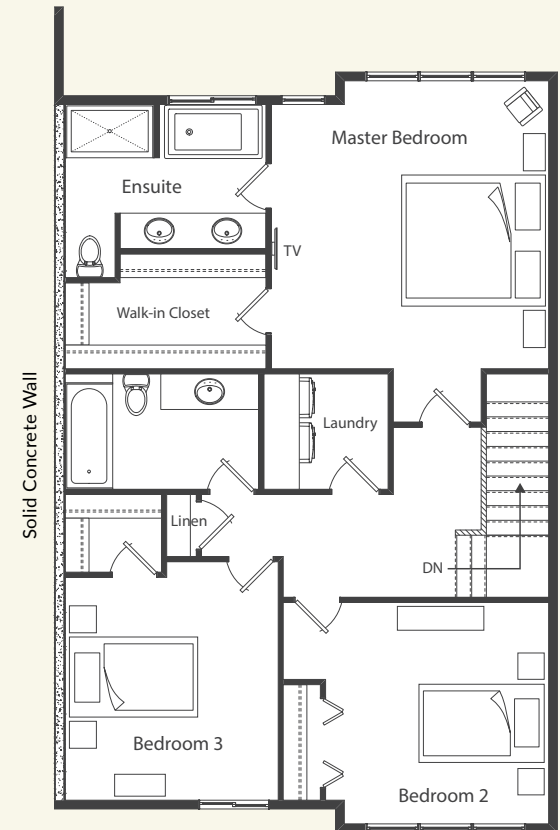

EXPLORER FOUR

OUTER PLAN
2643 SQUARE FEET

GROUND LEVEL
742 SQUARE FEET

MAIN LEVEL
742 SQUARE FEET

UPPER LEVEL
1159 SQUARE FEET